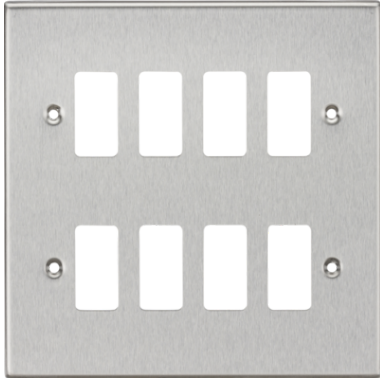

DATASHEET

GDCS8BC

8G Grid Faceplate - Square Edge Brushed Chrome

www.mlaccessories.co.uk

MLA PART CODE	GDCS8BC
DESCRIPTION	8G Grid Faceplate - Square Edge Brushed Chrome
NET WEIGHT (KG)	0.184
FINISH	Brushed Chrome
DIMENSIONS (MM)	Height - 149.3 Width - 149.3 Projection - 10.5
CONSTRUCTION	Construction - Premium grade steel
IP RATING	IP20
WARRANTY	25year(s)
MANUFACTURED IN ACCORDANCE WITH	BS EN 60670-1
ORIGIN OF MANUFACTURE	China
DECLARATION OF CONFORMITY (HELD ON FILE)	Yes
EAN	5055832996897