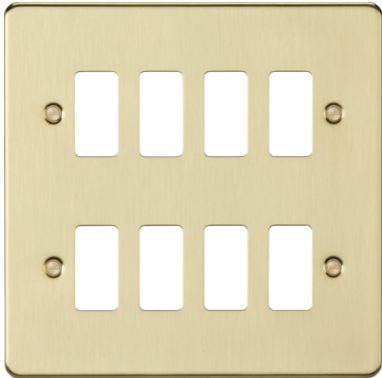

DATASHEET

GDFP008BB

8G grid faceplate - brushed brass

www.mlaccessories.co.uk

MLA PART CODE	GDFP008BB
DESCRIPTION	8G grid faceplate - brushed brass
NET WEIGHT (KG)	0.15
FINISH	Brushed Brass
DIMENSIONS (MM)	Height - 147.5 Width - 147.5 Projection - 3.5
CONSTRUCTION	Construction - Premium grade steel
IP RATING	IP20
WARRANTY	25year(s)
MANUFACTURED IN ACCORDANCE WITH	BS EN 60670-1
ORIGIN OF MANUFACTURE	China
DECLARATION OF CONFORMITY (HELD ON FILE)	Yes
EAN	5056270870695