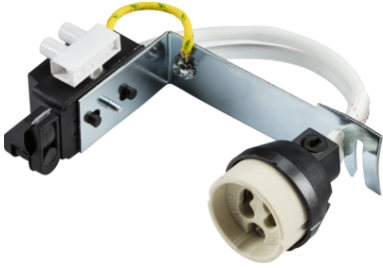

DATASHEET

LH03

GU10 Lampholder with Bridge

www.mlaccessories.co.uk

MLA PART CODE	LH03
DESCRIPTION	GU10 Lampholder with Bridge
CLASS	I
MAX. WATTAGE (W)	50
WARRANTY	1year(s)
ORIGIN OF MANUFACTURE	China
DECLARATION OF CONFORMITY (HELD ON FILE)	Yes
EAN	5055559133773