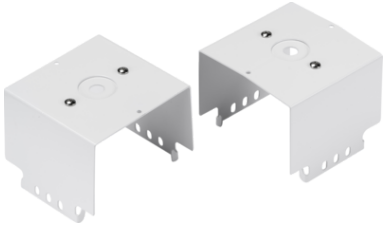

DATASHEET

LWBMOU

LWB Surface Mount Brackets for Low Bays

www.mlaccessories.co.uk

MLA PART CODE	LWBMOU
DESCRIPTION	LWB Surface Mount Brackets for Low Bays
NET WEIGHT (KG)	0.52
FINISH	White
DIMENSIONS (MM)	Length - 84 Height - 78 Width - 85
CONSTRUCTION	Construction - Pressed steel
CABLE ENTRY (MM)	11 / 28
WARRANTY	1year(s)
ORIGIN OF MANUFACTURE	China
DECLARATION OF CONFORMITY (HELD ON FILE)	Yes
EAN	5056270826937

Date Created: 03/04/2023 13:41