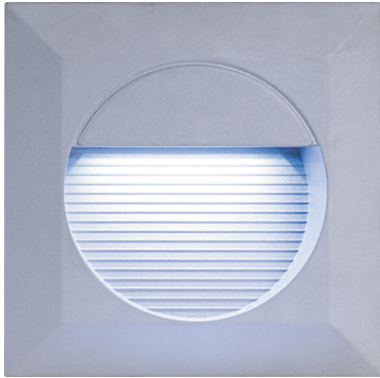

DATASHEET

NH016W

IP44 1W White LED Grey Aluminum Square Recessed Wall Light

www.mlaccessories.co.uk

MLA PART CODE	NH016W
DESCRIPTION	IP44 1W White LED Grey Aluminum Square Recessed Wall Light
FINISH	Grey
DIFFUSER	Clear
DIMENSIONS (MM)	Height - 121 Width - 121 Projection - 4 Recessed Depth - 70
CUT-OUT (MM)	Cut-out with Sleeve - 110
CONSTRUCTION	Construction - Die-cast aluminium
CLASS	II
IP RATING	IP44
WATTAGE (W)	0.8
LAMP TECHNOLOGY	SMD LED
LAMP INCLUDED	Yes
LUMENS (LM)	55
LUMEN TOLERANCE	5%
CIRCUIT WATTAGE (W)	0.8
CCT	6000K
LIGHT COLOUR	Daylight
CRI	>80
SDCM	<6
RUNNING CURRENT (A)	0.018
SVM	1.584
PST-LM	1.744
L70B50 LIFESPAN (HRS)	50,000
DIMMABLE	No
OPERATING TEMPERATURE	35°C
INPUT VOLTAGE	230V 50Hz