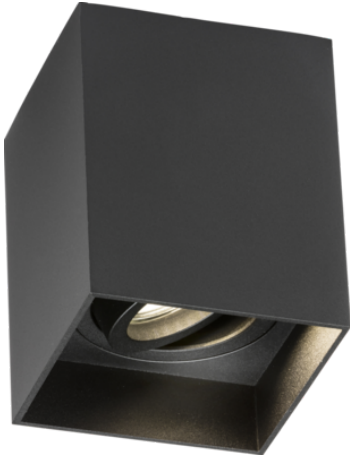

DATASHEET

ORA1TSB

Oran Surface Tilt Square Downlight Black

www.mlaccessories.co.uk

MLA PART CODE	ORA1TSB
DESCRIPTION	Oran Surface Tilt Square Downlight Black
NET WEIGHT (KG)	0.4175
FINISH	Black
DIMENSIONS (MM)	Length - 90 Width - 90 Projection - 115
CONSTRUCTION	Construction - Aluminium
CLASS	II
IP RATING	IP20
MAX. WATTAGE (W)	10
LAMP BASE	GU10
LAMP INCLUDED	No
LED COMPATIBLE	Yes
DIMMABLE	Lamp dependent
INPUT VOLTAGE	230V 50Hz
WARRANTY	5year(s)
MANUFACTURED IN ACCORDANCE WITH	BS EN 60598
ORIGIN OF MANUFACTURE	China
DECLARATION OF CONFORMITY (HELD ON FILE)	Yes
EAN	5056270838008