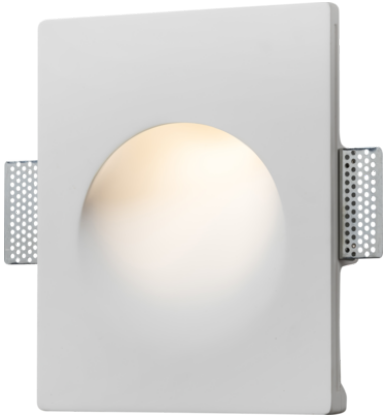

DATASHEET

PWRCC

230V GU10 35W Recessed Round Plaster Wall Light

www.mlaccessories.co.uk

MLA PART CODE	PWRCC
DESCRIPTION	230V GU10 35W Recessed Round Plaster Wall Light
NET WEIGHT (KG)	2.44
FINISH	White
DIMENSIONS (MM)	Height - 250 Width - 210 Recessed Depth - 78
CUT-OUT (MM)	Cut-out Box W/H/D - 210x250
CONSTRUCTION	Construction - Gypsum (Plaster)
CLASS	II
IP RATING	IP20
MAX. WATTAGE (W)	35
LAMP TECHNOLOGY	Halogen / LED Compatible
LAMP BASE	GU10
LAMP INCLUDED	No
DIMMABLE	Lamp dependent
INPUT VOLTAGE	230V 50Hz
WARRANTY	2year(s)
MANUFACTURED IN ACCORDANCE WITH	BS EN 60598
ORIGIN OF MANUFACTURE	China
DECLARATION OF CONFORMITY (HELD ON FILE)	Yes
EAN	5056270859287