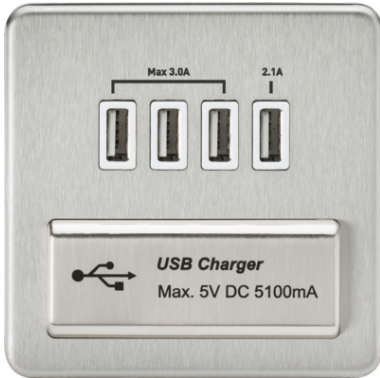

DATASHEET

SFQUADBCW

Screwless Quad USB Charger Outlet (5.1A) - Brushed Chrome with White Insert

www.mlaccessories.co.uk

MLA PART CODE	SFQUADBCW
DESCRIPTION	Screwless Quad USB Charger Outlet (5.1A) - Brushed Chrome with White Insert
NET WEIGHT (KG)	0.2
FINISH	Brushed Chrome
INSERT COLOUR	White
DIMENSIONS (MM)	Height - 87.5 Width - 87.5 Projection - 4.3
MINIMUM MOUNTING BOX DEPTH	25mm
CONSTRUCTION	Construction - Premium grade steel
CLASS	I
IP RATING	IP20
INPUT VOLTAGE	230V 50Hz
EARTH TERMINAL	Yes
TERMINAL CAPACITY	2 x 2.5mm² or 1 x 4.0mm²
NO. OF USB PORTS	4
NO. OF TYPE-A PORTS	4
USB CHARGING	5V DC 5.1A (3A shared + 2.1A dedicated)
ADDITIONAL FEATURES	Overload protection and short circuit protection
WARRANTY	2year(s)
MANUFACTURED IN ACCORDANCE WITH	EN 62368-1
ORIGIN OF MANUFACTURE	China
DECLARATION OF CONFORMITY (HELD ON FILE)	Yes
EAN	5055832929185

Date Created: 03/04/2023 12:50