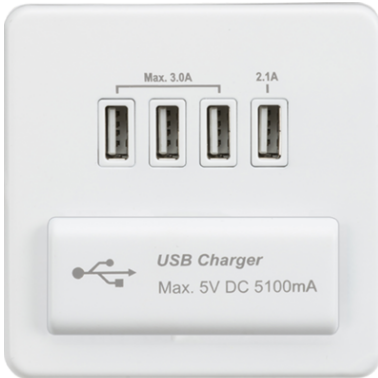

DATASHEET

SFQUADMW

Screwless Quad USB Charger Outlet (5.1A) - Matt White with White Insert

www.mlaccessories.co.uk

MLA PART CODE	SFQUADMW
DESCRIPTION	Screwless Quad USB Charger Outlet (5.1A) - Matt White with White Insert
NET WEIGHT (KG)	0.2
FINISH	Matt White
INSERT COLOUR	White
DIMENSIONS (MM)	Height - 87.5 Width - 87.5 Projection - 4.3
MINIMUM MOUNTING BOX DEPTH	25mm
CONSTRUCTION	Construction - Premium grade steel
CLASS	I
IP RATING	IP20
INPUT VOLTAGE	230V 50Hz
EARTH TERMINAL	Yes
TERMINAL CAPACITY	2 x 2.5mm² or 1 x 4.0mm²
NO. OF USB PORTS	4
NO. OF TYPE-A PORTS	4
USB CHARGING	5V DC 5.1A (3A shared + 2.1A dedicated)
ADDITIONAL FEATURES	Overload protection and short circuit protection
WARRANTY	2year(s)
MANUFACTURED IN ACCORDANCE WITH	EN 62368-1
ORIGIN OF MANUFACTURE	China
DECLARATION OF CONFORMITY (HELD ON FILE)	Yes
EAN	5055832949404

Date Created: 03/04/2023 14:26