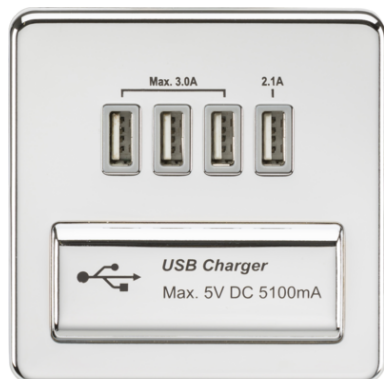

DATASHEET

SFQUADPCG

Screwless Quad USB charger Outlet (5.1A) - Polished chrome with grey insert

www.mlaccessories.co.uk

MLA PART CODE	SFQUADPCG
DESCRIPTION	Screwless Quad USB charger Outlet (5.1A) - Polished chrome with grey insert
NET WEIGHT (KG)	0.201
FINISH	Polished Chrome
INSERT COLOUR	Grey
DIMENSIONS (MM)	Height - 87.5 Width - 87.5 Projection - 4.3
MINIMUM MOUNTING BOX DEPTH	25mm
CONSTRUCTION	Construction - Premium grade steel
CLASS	I
IP RATING	IP20
INPUT VOLTAGE	230V 50Hz
EARTH TERMINAL	Yes
TERMINAL CAPACITY	2 x 2.5mm ² or 1 x 4.0mm ²
NO. OF USB PORTS	4
NO. OF TYPE-A PORTS	4
USB CHARGING	5V DC 5.1A (3A shared + 2.1A dedicated)
ADDITIONAL FEATURES	Overload protection and short circuit protection
WARRANTY	2year(s)
MANUFACTURED IN ACCORDANCE WITH	EN 62368-1
ORIGIN OF MANUFACTURE	China
DECLARATION OF CONFORMITY (HELD ON FILE)	Yes
EAN	5055832968634