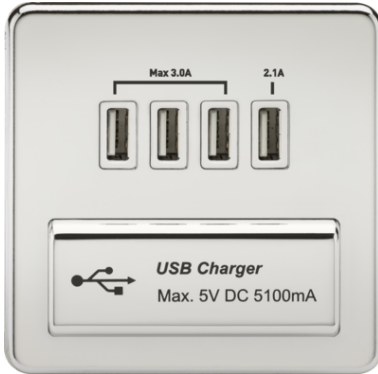

DATASHEET

SFQUADPCW

Screwless Quad USB Charger Outlet (5.1A) - Polished Chrome with White Insert

www.mlaccessories.co.uk

MLA PART CODE	SFQUADPCW
DESCRIPTION	Screwless Quad USB Charger Outlet (5.1A) - Polished Chrome with White Insert
NET WEIGHT (KG)	0.2
FINISH	Polished Chrome
INSERT COLOUR	White
DIMENSIONS (MM)	Height - 87.5 Width - 87.5 Projection - 4.3
MINIMUM MOUNTING BOX DEPTH	25mm
CONSTRUCTION	Construction - Premium grade steel
CLASS	I
IP RATING	IP20
INPUT VOLTAGE	230V 50Hz
EARTH TERMINAL	Yes
TERMINAL CAPACITY	2 x 2.5mm² or 1 x 4.0mm²
NO. OF USB PORTS	4
NO. OF TYPE-A PORTS	4
USB CHARGING	5V DC 5.1A (3A shared + 2.1A dedicated)
ADDITIONAL FEATURES	Overload protection and short circuit protection
WARRANTY	2year(s)
MANUFACTURED IN ACCORDANCE WITH	EN 62368-1
ORIGIN OF MANUFACTURE	China
DECLARATION OF CONFORMITY (HELD ON FILE)	Yes
EAN	5055832929246

Date Created: 03/04/2023 14:25