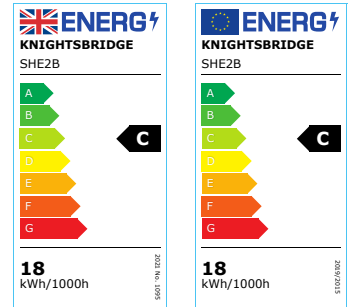

DATASHEET

SHE2B

230V IP65 18W LED Eyelid Bulkhead CCT Black

www.mlaccessories.co.uk

MLA PART CODE	SHE2B
DESCRIPTION	230V IP65 18W LED Eyelid Bulkhead CCT Black
NET WEIGHT (KG)	2.435
FINISH	Black
DIFFUSER	Opal
DIMENSIONS (MM)	Diameter - 360 Projection - 94
CONSTRUCTION	Construction - Die-cast aluminium
CLASS	I
IP RATING	IP65
IK RATING	IK10
WATTAGE (W)	18
LAMP TECHNOLOGY	SMD LED
LUMENS (LM)	1020/1080/1090
LUMENS LIGHT SOURCE ONLY (LM)	3000
LUMEN TOLERANCE	5%
EFFICACY (LM/W)	153.2
CIRCUIT WATTAGE (W)	19.3
CCT	3000/4000/6000K
CRI	>85
SDCM	<6
RUNNING CURRENT (A)	0.09
DISPLACEMENT FACTOR	>0.7
SVM	0.01
PST-LM	0.102
BEAM ANGLE (DEGREES)	110
LIFE SPAN (HRS)	50,000
L70B50 LIFESPAN (HRS)	50,000
LED COMPATIBLE	Yes