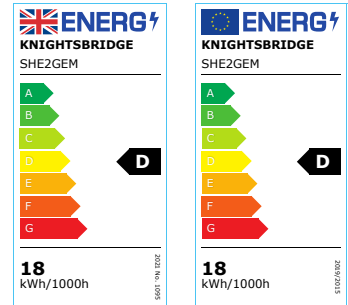

DATASHEET

SHE2GEM

230V IP65 18W LED Eyelid Bulkhead CCT with Emergency Grey

www.mlaccessories.co.uk

MLA PART CODE	SHE2GEM
DESCRIPTION	230V IP65 18W LED Eyelid Bulkhead CCT with Emergency Grey
NET WEIGHT (KG)	2.575
FINISH	Grey
DIFFUSER	Opal
DIMENSIONS (MM)	Diameter - 360 Projection - 94
CONSTRUCTION	Construction - Die-cast aluminium
CLASS	I
IP RATING	IP65
IK RATING	IK10
WATTAGE (W)	18
LAMP TECHNOLOGY	SMD LED
LUMENS (LM)	1020/1080/1090
LUMENS LIGHT SOURCE ONLY (LM)	3000
LUMEN TOLERANCE	5%
EFFICACY (LM/W)	132.6
LUMENS EMERGENCY MODE (LM)	105/120/110
CIRCUIT WATTAGE (W)	22.6
CCT	3000/4000/6000K
CRI	>85
SDCM	<6
RUNNING CURRENT (A)	0.11
DISPLACEMENT FACTOR	>0.7
SVM	0.013
PST-LM	0.076
BEAM ANGLE (DEGREES)	110
LIFE SPAN (HRS)	50,000
L70B50 LIFESPAN (HRS)	50,000