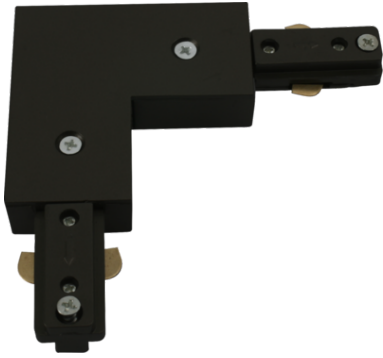

DATASHEET

TRKRA1BK

230V Track L Right Angle Connector - Black

www.mlaccessories.co.uk

MLA PART CODE	TRKRA1BK
DESCRIPTION	230V Track L Right Angle Connector - Black
NET WEIGHT (KG)	0.105
FINISH	Black
DIMENSIONS (MM)	Length - 108 Width - 35 Projection - 18
CONSTRUCTION	Construction - Polycarbonate Construction 2 - & copper
CLASS	I
IP RATING	IP20
INPUT VOLTAGE	230V 50Hz
WARRANTY	2year(s)
MANUFACTURED IN ACCORDANCE WITH	BS EN 60598
ORIGIN OF MANUFACTURE	China
DECLARATION OF CONFORMITY (HELD ON FILE)	Yes
EAN	5056270822991