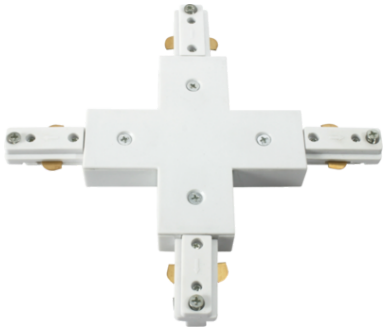

## DATASHEET

**TRKXW**

**230V Track X-connector - White**

[www.mlaccessories.co.uk](http://www.mlaccessories.co.uk)

<b>MLA PART CODE</b>	<b>TRKXW</b>
<b>DESCRIPTION</b>	230V Track X-connector - White
<b>FINISH</b>	White
<b>DIMENSIONS (MM)</b>	Length - 181 Width - 181 Projection - 18
<b>CONSTRUCTION</b>	Construction - Polycarbonate Construction 2 - & copper
<b>CLASS</b>	I
<b>IP RATING</b>	IP20
<b>INPUT VOLTAGE</b>	230V 50Hz
<b>WARRANTY</b>	1year(s)
<b>MANUFACTURED IN ACCORDANCE WITH</b>	BS EN 60598
<b>ORIGIN OF MANUFACTURE</b>	China
<b>DECLARATION OF CONFORMITY (HELD ON FILE)</b>	Yes
<b>EAN</b>	5055559197027