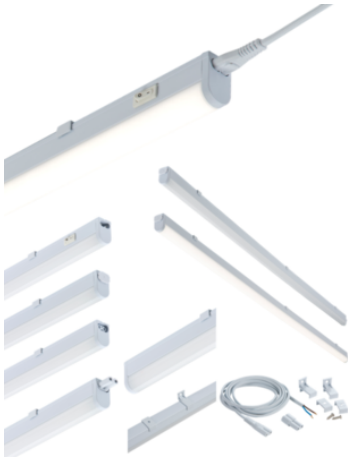

### UCLED13CW

230V 13W LED Linkable Striplight 4000K (838mm)

[www.mlaccessories.co.uk](http://www.mlaccessories.co.uk)

MLA PART CODE	UCLED13CW
DESCRIPTION	230V 13W LED Linkable Striplight 4000K (838mm)
NET WEIGHT (KG)	0.26
FINISH	White
DIFFUSER	Opal
DIMENSIONS (MM)	Length - 838 Width - 22.8 Projection - 36
CONSTRUCTION	Construction - Polycarbonate
CLASS	II
IP RATING	IP20
WATTAGE (W)	13
LAMP TECHNOLOGY	LED
LAMP INCLUDED	Yes
LUMENS (LM)	1020
LUMENS LIGHT SOURCE ONLY (LM)	1530
LUMEN TOLERANCE	5%
EFFICACY (LM/W)	120.2
CIRCUIT WATTAGE (W)	12.7
CCT	4000K
LIGHT COLOUR	Cool White
CRI	>80
SDCM	<6
RUNNING CURRENT (A)	0.094
DISPLACEMENT FACTOR	>0.9
SVM	0.02
PST-LM	0.018
BEAM ANGLE (DEGREES)	145
LIFE SPAN (HRS)	30,000
L70B50 LIFESPAN (HRS)	54,000