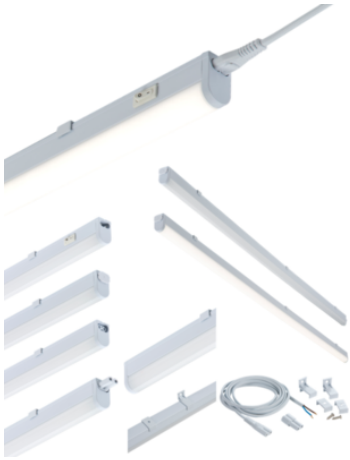

DATASHEET

UCLED13WW

230V 13W LED Linkable Striplight 3000K (838mm)

www.mlaccessories.co.uk

MLA PART CODE	UCLED13WW
DESCRIPTION	230V 13W LED Linkable Striplight 3000K (838mm)
NET WEIGHT (KG)	0.26
FINISH	White
DIFFUSER	Opal
DIMENSIONS (MM)	Length - 838 Width - 22.8 Projection - 36
CONSTRUCTION	Construction - Polycarbonate
CLASS	II
IP RATING	IP20
WATTAGE (W)	13
LAMP TECHNOLOGY	LED
LAMP INCLUDED	Yes
LUMENS (LM)	950
LUMENS LIGHT SOURCE ONLY (LM)	1350
LUMEN TOLERANCE	5%
EFFICACY (LM/W)	106.7
CIRCUIT WATTAGE (W)	12.7
CCT	3000K
LIGHT COLOUR	Warm White
CRI	>80
SDCM	<6
RUNNING CURRENT (A)	0.093
DISPLACEMENT FACTOR	>0.9
SVM	0.048
PST-LM	0.015
BEAM ANGLE (DEGREES)	145
LIFE SPAN (HRS)	30,000
L70B50 LIFESPAN (HRS)	54,000

DIMMABLE	No
OPERATING TEMPERATURE	-10~40°C
INPUT VOLTAGE	230V 50Hz
CABLE LENGTH (M)	2
WARRANTY	3year(s)
MANUFACTURED IN ACCORDANCE WITH	BS EN 60598
ORIGIN OF MANUFACTURE	China
DECLARATION OF CONFORMITY (HELD ON FILE)	Yes
EAN	5055832977742