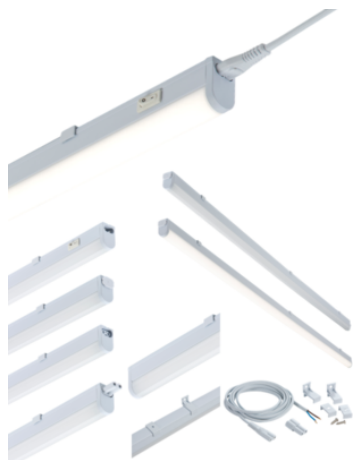

DATASHEET

UCLED18WW

230V 18W LED Linkable Striplight 3000K (1138mm)

www.mlaccessories.co.uk

MLA PART CODE	UCLED18WW
DESCRIPTION	230V 18W LED Linkable Striplight 3000K (1138mm)
NET WEIGHT (KG)	0.3
FINISH	White
DIFFUSER	Opal
DIMENSIONS (MM)	Length - 1138 Width - 22.8 Projection - 36
CONSTRUCTION	Construction - Polycarbonate
CLASS	II
IP RATING	IP20
WATTAGE (W)	18
LAMP TECHNOLOGY	LED
LAMP INCLUDED	Yes
LUMENS (LM)	1450
LUMENS LIGHT SOURCE ONLY (LM)	1850
LUMEN TOLERANCE	5%
EFFICACY (LM/W)	103.2
CIRCUIT WATTAGE (W)	18
CCT	3000K
LIGHT COLOUR	Warm White
CRI	>80
SDCM	<6
RUNNING CURRENT (A)	0.132
DISPLACEMENT FACTOR	>0.9
SVM	0.249
PST-LM	0.008
BEAM ANGLE (DEGREES)	145
LIFE SPAN (HRS)	30,000
L70B50 LIFESPAN (HRS)	54,000

DIMMABLE	No
OPERATING TEMPERATURE	-10~40°C
INPUT VOLTAGE	230V 50Hz
CABLE LENGTH (M)	2
WARRANTY	3year(s)
MANUFACTURED IN ACCORDANCE WITH	BS EN 60598
ORIGIN OF MANUFACTURE	China
DECLARATION OF CONFORMITY (HELD ON FILE)	Yes
EAN	5055832977865