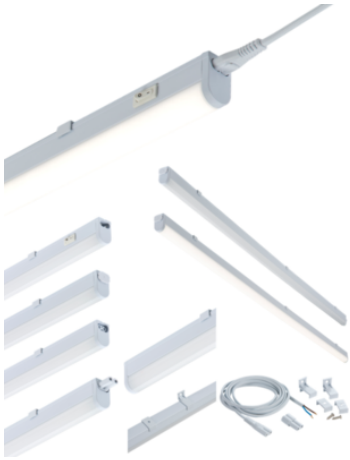

DATASHEET

UCLED22CW

230V 22W LED Linkable Striplight 4000K (1438mm)

www.mlaccessories.co.uk

MLA PART CODE	UCLED22CW
DESCRIPTION	230V 22W LED Linkable Striplight 4000K (1438mm)
NET WEIGHT (KG)	0.394
FINISH	White
DIFFUSER	Opal
DIMENSIONS (MM)	Length - 1438 Width - 22.8 Projection - 36
CONSTRUCTION	Construction - Polycarbonate
CLASS	II
IP RATING	IP20
WATTAGE (W)	22
LAMP TECHNOLOGY	LED
LAMP INCLUDED	Yes
LUMENS (LM)	1730
LUMENS LIGHT SOURCE ONLY (LM)	2565
LUMEN TOLERANCE	5%
EFFICACY (LM/W)	123.9
CIRCUIT WATTAGE (W)	20.7
CCT	4000K
LIGHT COLOUR	Cool White
CRI	>80
SDCM	<6
RUNNING CURRENT (A)	0.152
DISPLACEMENT FACTOR	>0.9
SVM	0.008
PST-LM	0.001
BEAM ANGLE (DEGREES)	145
LIFE SPAN (HRS)	30,000
L70B50 LIFESPAN (HRS)	54,000

DIMMABLE	No
OPERATING TEMPERATURE	-10~40°C
INPUT VOLTAGE	230V 50Hz
CABLE LENGTH (M)	2
WARRANTY	3year(s)
MANUFACTURED IN ACCORDANCE WITH	BS EN 60598
ORIGIN OF MANUFACTURE	China
DECLARATION OF CONFORMITY (HELD ON FILE)	Yes
EAN	5055832977872