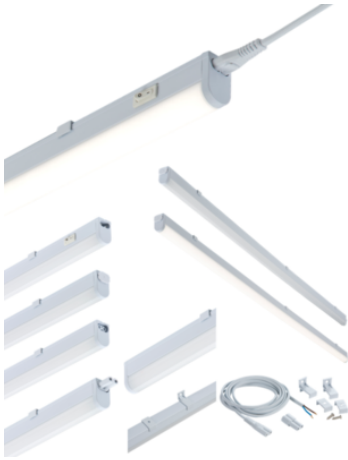

### UCLED22WW

230V 22W LED Linkable Striplight 3000K (1438mm)

[www.mlaccessories.co.uk](http://www.mlaccessories.co.uk)

MLA PART CODE	UCLED22WW
DESCRIPTION	230V 22W LED Linkable Striplight 3000K (1438mm)
NET WEIGHT (KG)	0.394
FINISH	White
DIFFUSER	Opal
DIMENSIONS (MM)	Length - 1438 Width - 22.8 Projection - 36
CONSTRUCTION	Construction - Polycarbonate
CLASS	II
IP RATING	IP20
WATTAGE (W)	22
LAMP TECHNOLOGY	LED
LAMP INCLUDED	Yes
LUMENS (LM)	1550
LUMENS LIGHT SOURCE ONLY (LM)	2355
LUMEN TOLERANCE	5%
EFFICACY (LM/W)	113.6
CIRCUIT WATTAGE (W)	20.7
CCT	3000K
LIGHT COLOUR	Warm White
CRI	>80
SDCM	<6
RUNNING CURRENT (A)	0.152
DISPLACEMENT FACTOR	>0.9
SVM	0.008
PST-LM	0.001
BEAM ANGLE (DEGREES)	145
LIFE SPAN (HRS)	30,000
L70B50 LIFESPAN (HRS)	54,000