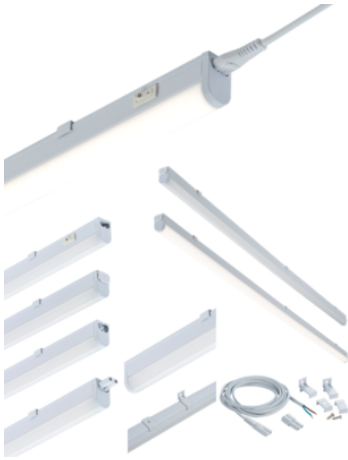

DATASHEET

UCLED4CW

230V 4W LED Linkable Striplight 4000K (277mm)

www.mlaccessories.co.uk

MLA PART CODE	UCLED4CW
DESCRIPTION	230V 4W LED Linkable Striplight 4000K (277mm)
NET WEIGHT (KG)	0.173
FINISH	White
DIFFUSER	Opal
DIMENSIONS (MM)	Length - 277 Width - 22.8 Projection - 36
CONSTRUCTION	Construction - Polycarbonate
CLASS	II
IP RATING	IP20
WATTAGE (W)	4
LAMP TECHNOLOGY	LED
LAMP INCLUDED	Yes
LUMENS (LM)	360
LUMENS LIGHT SOURCE ONLY (LM)	460
LUMEN TOLERANCE	5%
EFFICACY (LM/W)	117.9
CIRCUIT WATTAGE (W)	3.9
CCT	4000K
LIGHT COLOUR	Cool White
CRI	>80
SDCM	<6
RUNNING CURRENT (A)	0.03
DISPLACEMENT FACTOR	>0.9
SVM	0.001
PST-LM	0.001
BEAM ANGLE (DEGREES)	145
LIFE SPAN (HRS)	30,000
L70B50 LIFESPAN (HRS)	54,000