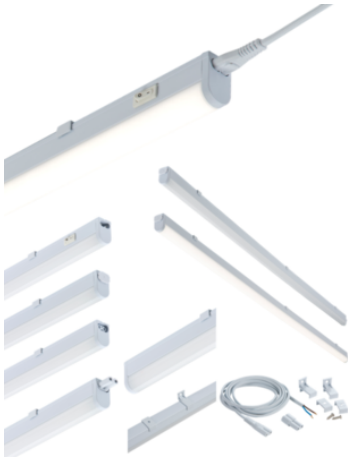

DATASHEET

UCLED7CW

230V 7W LED Linkable Striplight 4000K (395mm)

www.mlaccessories.co.uk

MLA PART CODE	UCLED7CW
DESCRIPTION	230V 7W LED Linkable Striplight 4000K (395mm)
NET WEIGHT (KG)	0.179
FINISH	White
DIFFUSER	Opal
DIMENSIONS (MM)	Length - 395 Width - 22.8 Projection - 36
CONSTRUCTION	Construction - Polycarbonate
CLASS	II
IP RATING	IP20
WATTAGE (W)	7
LAMP TECHNOLOGY	LED
LAMP INCLUDED	Yes
LUMENS (LM)	570
LUMENS LIGHT SOURCE ONLY (LM)	775
LUMEN TOLERANCE	5%
EFFICACY (LM/W)	110.9
CIRCUIT WATTAGE (W)	7
CCT	4000K
LIGHT COLOUR	Cool White
CRI	>80
SDCM	<6
RUNNING CURRENT (A)	0.052
DISPLACEMENT FACTOR	>0.9
SVM	0.021
PST-LM	0.018
BEAM ANGLE (DEGREES)	130
LIFE SPAN (HRS)	30,000
L70B50 LIFESPAN (HRS)	54,000