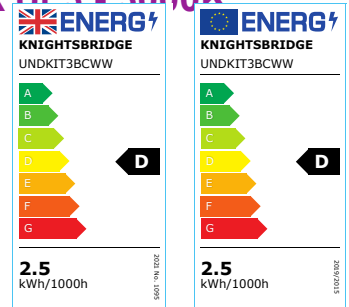

DATASHEET

UNDKIT3BCWW

230V IP20 2.5W LED Dimmable Under Cabinet Lights in Brushed Chrome - Pack of 3 - 3000K

www.mlaccessories.co.uk

MLA PART CODE	UNDKIT3BCWW
DESCRIPTION	230V IP20 2.5W LED Dimmable Under Cabinet Lights in Brushed Chrome - Pack of 3 - 3000K
NET WEIGHT (KG)	0.37
FINISH	Brushed Chrome
DIFFUSER	Opal
DIMENSIONS (MM)	Diameter - 68 Projection - 11
CUT-OUT (MM)	Cut-out Diameter - 63
CONSTRUCTION	Construction - Polycarbonate Construction 2 - & pressed steel
CLASS	II
IP RATING	IP20
WATTAGE (W)	2.5
LAMP TECHNOLOGY	SMD LED
LAMP INCLUDED	Yes
LUMENS (LM)	185
LUMENS LIGHT SOURCE ONLY (LM)	280
LUMEN TOLERANCE	5%
EFFICACY (LM/W)	52.26
CIRCUIT WATTAGE (W)	8.3
CCT	3000K
LIGHT COLOUR	Warm White
CRI	>80
SDCM	<6
RUNNING CURRENT (A)	0.04
DISPLACEMENT FACTOR	>0.7
SVM	0
PST-LM	0.01
BEAM ANGLE (DEGREES)	100

LIFE SPAN (HRS)	15,000
L70B50 LIFESPAN (HRS)	25,000
DIMMABLE	Trailing-edge only*
IC RATED	No
OPERATING TEMPERATURE	25°C
INPUT VOLTAGE	230V 50Hz
CABLE LENGTH (M)	2.5
CABLE GLAND INCLUDED	No
DRIVER	DRIVER TYPE - Constant Current MAX. OUTPUT - 16.5W OUTPUT VOLTAGE - 12-40V OUTPUT CURRENT - 350mA POWER FACTOR - 0.9 EFFICIENCY FULL LOAD - 81 ISOLATION - SELV AMBIENT TEMPERATURE (Ta) - 45°C CASE TEMPERATURE (Tc) - 90°C
WARRANTY	3year(s)
MANUFACTURED IN ACCORDANCE WITH	BS EN 60598
ORIGIN OF MANUFACTURE	China
DECLARATION OF CONFORMITY (HELD ON FILE)	Yes
EAN	5056270805543