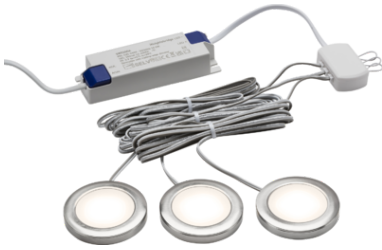

DATASHEET

UNDKIT3BCWW

230V IP20 2.5W LED Dimmable Under Cabinet Lights in Brushed Chrome - Pack of 3 - 3000K

www.mlaccessories.co.uk

MLA PART CODE	UNDKIT3BCWW
DESCRIPTION	230V IP20 2.5W LED Dimmable Under Cabinet Lights in Brushed Chrome - Pack of 3 - 3000K
NET WEIGHT (KG)	0.37
FINISH	Brushed Chrome
DIFFUSER	Opal
DIMENSIONS (MM)	Diameter - 68 Projection - 11
CUT-OUT (MM)	Cut-out Diameter - 63
CONSTRUCTION	Construction - Polycarbonate Construction 2 - & pressed steel
CLASS	II
IP RATING	IP20
WATTAGE (W)	2.5
LAMP TECHNOLOGY	SMD LED
LAMP INCLUDED	Yes
LUMENS (LM)	185
LUMENS LIGHT SOURCE ONLY (LM)	280
LUMEN TOLERANCE	5%
EFFICACY (LM/W)	52.26
CIRCUIT WATTAGE (W)	8.3
CCT	3000K
LIGHT COLOUR	Warm White
CRI	>80
SDCM	<6
RUNNING CURRENT (A)	0.04
DISPLACEMENT FACTOR	>0.7
SVM	0
PST-LM	0.01
BEAM ANGLE (DEGREES)	100

LIFE SPAN (HRS)	15,000
L70B50 LIFESPAN (HRS)	25,000
DIMMABLE	Trailing-edge only*
IC RATED	No
OPERATING TEMPERATURE	25°C
INPUT VOLTAGE	230V 50Hz
CABLE LENGTH (M)	2.5
CABLE GLAND INCLUDED	No
DRIVER	DRIVER TYPE - Constant Current MAX. OUTPUT - 16.5W OUTPUT VOLTAGE - 12-40V OUTPUT CURRENT - 350mA POWER FACTOR - 0.9 EFFICIENCY FULL LOAD - 81 ISOLATION - SELV AMBIENT TEMPERATURE (Ta) - 45°C CASE TEMPERATURE (Tc) - 90°C
WARRANTY	3year(s)
MANUFACTURED IN ACCORDANCE WITH	BS EN 60598
ORIGIN OF MANUFACTURE	China
DECLARATION OF CONFORMITY (HELD ON FILE)	Yes
EAN	5056270805543