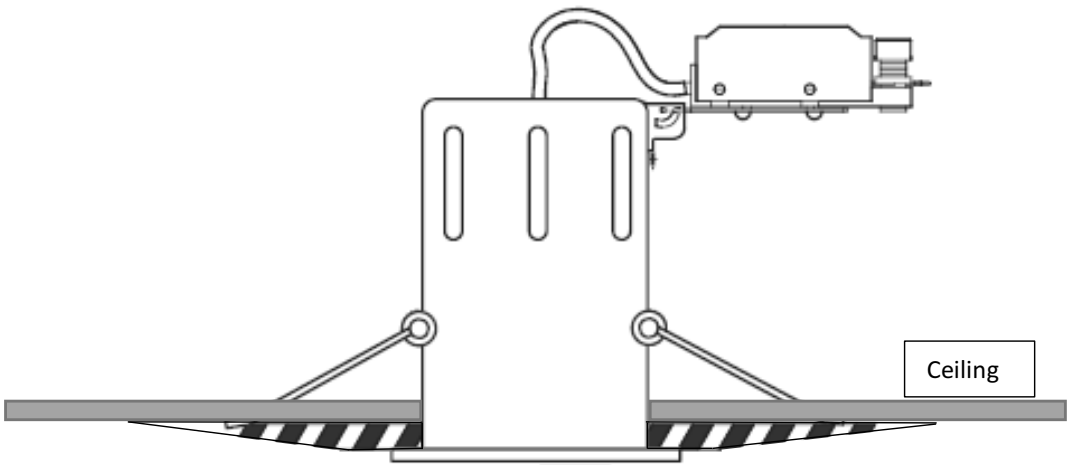

## SAFETY

- Installation of this hole converter should only be carried out by a qualified electrician or competent person to the latest Building and current IEE Wiring Regulations (BS7671)
- Please isolate mains prior to installation/maintenance
- Please note the IP (Ingress of Protection) rating of this hole converter when deciding the location for installation
- This product is IP20 rated

## INSTALLATION

- We recommend that this hole converter is used for holes between 80mm and a maximum of 135mm (see Fig 1)

**Fig 1**

- Pull back the spring clips and place the EVOICF fitting into the hole converter (EVOICF\_) (see Fig 2)

**Fig 2**

- With the EVOC\_ and the EVOICF together in position, place into the cut-out

**Fig 3**

- Switch on and test for correct operation