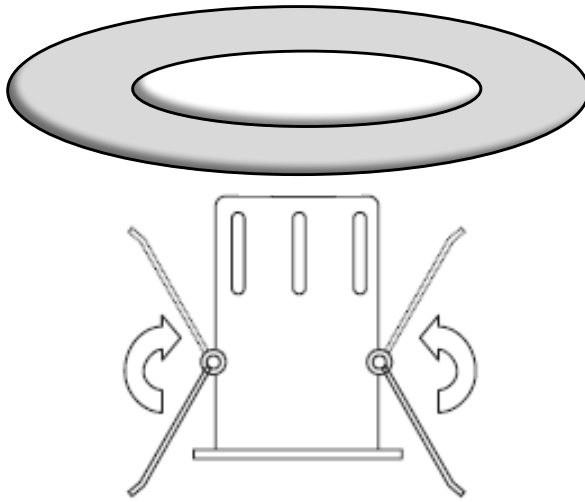

## SAFETY

- Installation of this hole converter should only be carried out by a qualified electrician or competent person to the latest Building and current IEE Wiring Regulations (BS7671)
- Please isolate mains prior to installation/maintenance
- Please note the IP (Ingress of Protection) rating of this hole converter when deciding the location for installation
- This product is IP20 rated

## INSTALLATION

- We recommend that this hole converter is used for holes between 80mm and a maximum of 135mm (see Fig 1)

**Fig 1**

- Pull back the spring clips and place the EVOICF fitting into the hole converter (EVOICF\_) (see Fig 2)

**Fig 2**

- With the EVOC\_ and the EVOICF together in position, place into the cut-out

**Fig 3**

- Switch on and test for correct operation