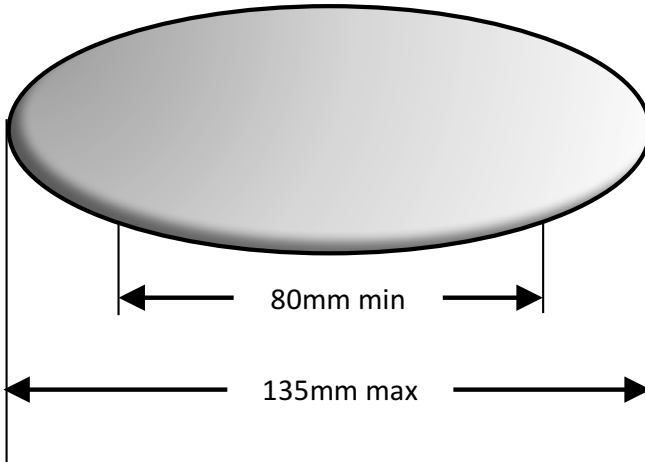

## INSTALLATION

- We recommend that this hole converter is used for holes between 80mm and a maximum of 135mm (see Fig 1)

**Fig 1**

- Pull back the spring clips and place the EVOICF fitting into the hole converter (EVOICF\_) (see Fig 2)