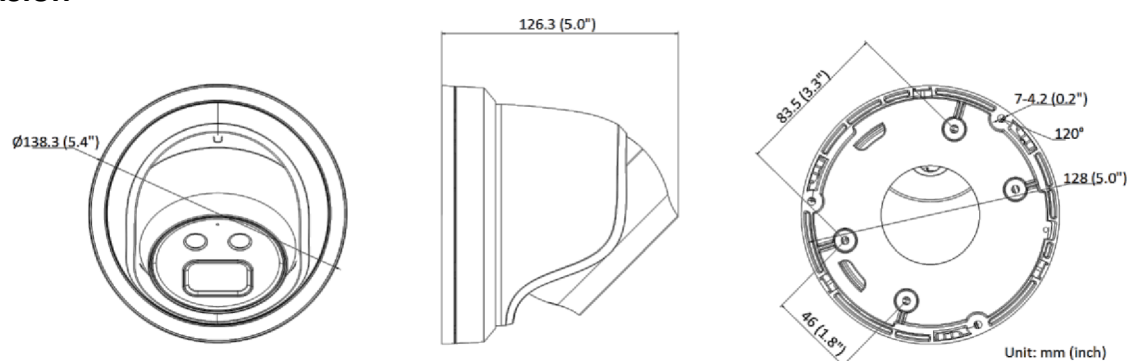

Power Consumption and Current	12 VDC, 0.48 A, max. 5.8 W PoE: (802.3af, 36 V to 57 V), 0.19 A to 0.12 A, max. 6.8 W
Power Interface	Ø5.5 mm coaxial power plug
Material	Metal except for trim ring
Camera Dimension	Ø138.3 × 126.3 mm (5.4" × 5.0")
Package Dimension	170 × 170 × 150 mm (6.7" × 6.7" × 5.9")
Camera Weight	770 g (1.7 lb.)
With Package Weight	1073 g (2.4 lb.)
Linkage Method	Upload to NAS/memory card, notify surveillance center, trigger record, trigger capture, strobe light, audible warning *Note: External device is required.
Web Client Language	32 languages English, Russian, Estonian, Bulgarian, Hungarian, Greek, German, Italian, Czech, Slovak, French, Polish, Dutch, Portuguese, Spanish, Romanian, Danish, Swedish, Norwegian, Finnish, Croatian, Slovenian, Serbian, Turkish, Korean, Traditional Chinese, Thai, Vietnamese, Japanese, Latvian, Lithuanian, Portuguese (Brazil)
General Function	Anti-flicker, heartbeat, mirror, privacy masks, flash log, password reset via e-mail, pixel counter
Software Reset	Yes
Approval	
EMC	FCC (47 CFR Part 15, Subpart B); CEEMC (EN 55032: 2015, EN 610003-2: 2014, EN 61000-3-3: 2013, EN 50130-4: 2011 +A1: 2014); RCM (AS/NZS CISPR 32: 2015); IC (ICES-003: Issue 6, 2016); KC (KN 32: 2015, KN 35: 2015)
Safety	UL (UL 60950-1); CB (IEC 609501:2005 + Am 1:2009 + Am 2:2013); CE-LVD (EN 60950-1:2005 + Am 1:2009 + Am 2:2013); BIS (IS 13252(Part 1):2010+A1:2013+A2:2015); LOA (IEC/EN 609501)
Environment	CE-RoHS (2011/65/EU); WEEE (2012/19/EU); Reach (Regulation (EC) No 1907/2006)
Protection	-IU: Ingress protection: IP66 (IEC 60529-2013) -I: Ingress protection: IP67 (IEC 60529-2013)

Available Model

DS-2CD2346G2-I (2.8 mm, 4 mm, 6 mm)

DS-2CD2346G2-IU (2.8 mm, 4 mm, 6 mm)

Dimension

**DS-1280ZJ-DM21/BLACK****Juncton Box**

Distributed by

**HIKVISION®****Headquarters**

No.555 Qianmo Road, Binjiang District,
Hangzhou 310051, China
T +86-571-8807-5998
overseasbusiness@hikvision.com