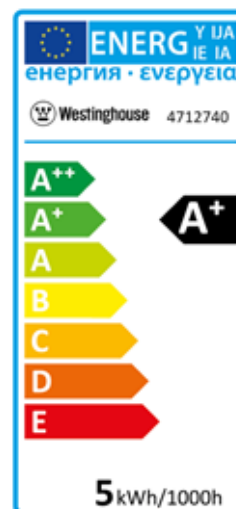

Warranty

This lamp is warranted to be free from defects in material and workmanship for 2 years (based on using 3 hours per day).