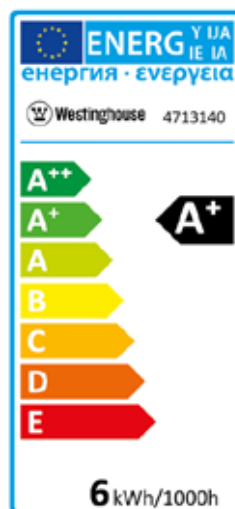

Warranty

This lamp is warranted to be free from defects in material and workmanship for 2 years (based on using 3 hours per day).