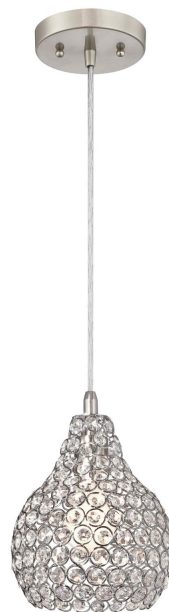

**Item Number 6103740**Pendant Brushed Nickel Finish Crystal Jewel  
Shade

## Specifications

- Height: 25 cm
- Diameter: 18 cm
- Adjustable Cord: 127 cm max.
- Use (1) E27 Base Lamp,  
60 Watt Maximum (not included)
- For Indoor Use