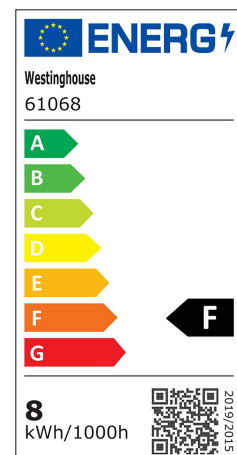

Item Number 6106840

Dimmable LED Wall Fixture White Finish
Frosted Opal Glass

Specifications

- Height: 17 cm
- Width: 13 cm
- Extends: 14 cm
- Height from Center of Outlet Box: 7 cm
- Includes 8 Watt Integrated LED
- Hours: 35000
- Life (years)*: 31,9
- Fixture Lumens: 450
- Colour Temperature (Kelvin): 3000
- Equivalent Incandescent Wattage: 40W
- Colour Designation: Warm White
- For Outdoor Use

Installation

Refer to instruction manual for installation and additional warnings.
Consult a qualified electrician if unsure how to proceed.

Warranty Information - 5 Year Limited Warranty

This Westinghouse Lighting Fixture is warranted against defects in material and workmanship for a period of Five Years from purchase date.