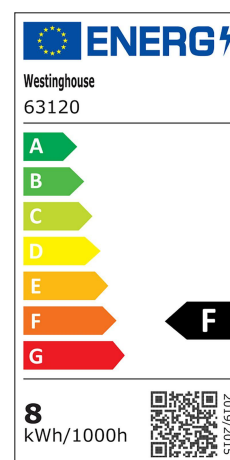

Warranty Information - 5 Year Limited Warranty

This Westinghouse Lighting Fixture is warranted against defects in material and workmanship for a period of Five Years from purchase date.