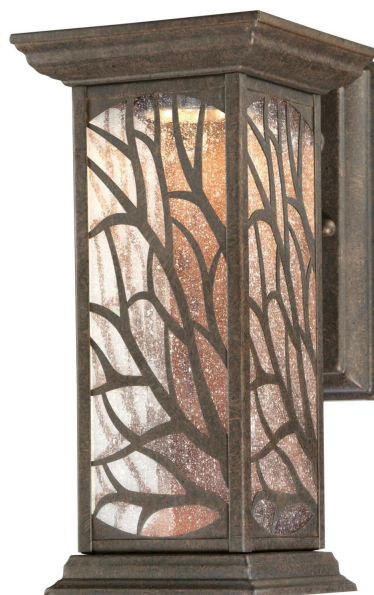

## Item Number 6312040

Dimmable LED Wall Fixture Victorian Bronze  
Finish Clear Seeded Glass

## Specifications

- Height: 27 cm
- Width: 14 cm
- Extends: 18 cm
- Height from Center of Outlet Box: 9 cm
- Includes 8 Watt Integrated LED
- Hours: 35000
- Life (years)\*: 31,9
- Fixture Lumens: 290
- Colour Temperature (Kelvin): 2700
- Equivalent Incandescent Wattage: 40W
- Colour Designation: Warm White
- For Outdoor Use