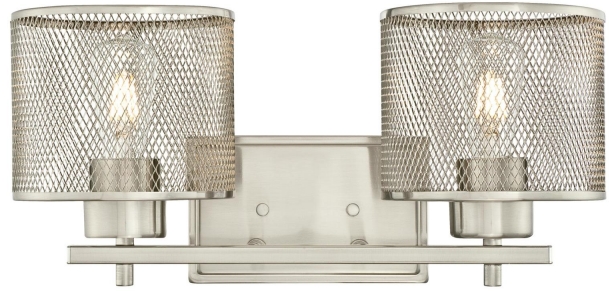

**Item Number 6327740**2 Light Wall Fixture Brushed Nickel Finish  
Mesh Shades

## Specifications

- Height: 20 cm
- Width: 42 cm
- Extends: 21 cm
- Use (2) E27 Base Lamps,  
60 Watt Maximum (not included)
- Can be installed up or down
- For Indoor Use