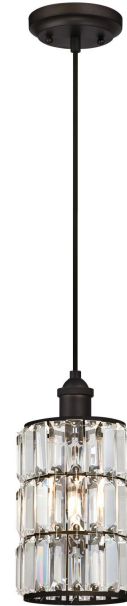

Item Number 6338440Pendant Oil Rubbed Bronze Finish Crystal
Prism Glass

Specifications

- Height: 29 cm
- Diameter: 15 cm
- Adjustable Cord: 127 cm max.
- Use (1) E27 Base Lamp,
60 Watt Maximum (not included)
- For Indoor Use

Installation

Refer to instruction manual for installation and additional warnings.
Consult a qualified electrician if unsure how to proceed.

Warranty Information - 5 Year Limited Warranty

This Westinghouse Lighting Fixture is warranted against defects in material and workmanship for a period of Five Years from purchase date.