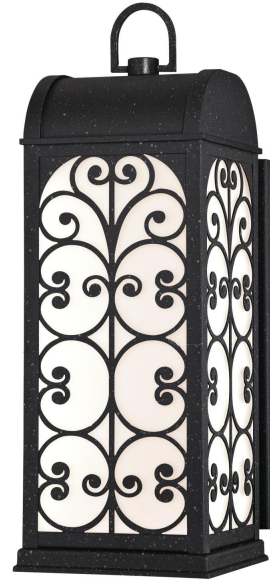

Item Number **6339540**

Dimmable LED Wall Fixture Textured Iron
Finish Frosted Glass

Specifications

- Height: 41 cm
- Width: 14 cm
- Extends: 18 cm
- Height from Center of Outlet Box: 25 cm
- Includes 16 Watt Integrated LED
- Hours: 35000
- Life (years)*: 31,9
- Fixture Lumens: 430
- Colour Temperature (Kelvin): 2700
- Equivalent Incandescent Wattage: 40W
- Colour Designation: Warm White
- For Outdoor Use