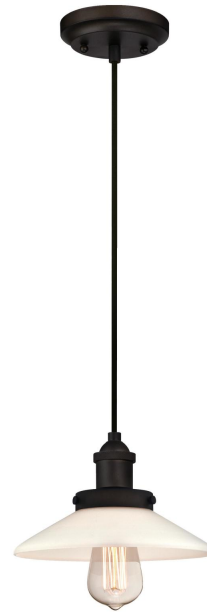

Item Number 6349440Pendant Oil Rubbed Bronze Finish Frosted
Opal Glass

Specifications

- Height: 14 cm
- Diameter: 23 cm
- Adjustable Cord: 127 cm max.
- Use (1) E27 Base Lamp,
60 Watt Maximum (not included)
- For Indoor Use

Installation

Refer to instruction manual for installation and additional warnings.
Consult a qualified electrician if unsure how to proceed.

Warranty Information - 5 Year Limited Warranty

This Westinghouse Lighting Fixture is warranted against defects in material and workmanship for a period of Five Years from purchase date.