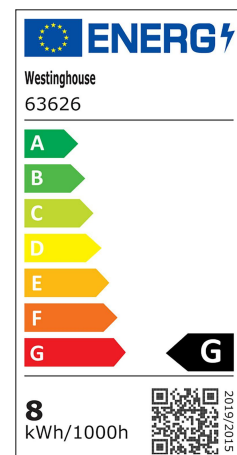

Warranty Information - 5 Year Limited Warranty

This Westinghouse Lighting Fixture is warranted against defects in material and workmanship for a period of Five Years from purchase date.