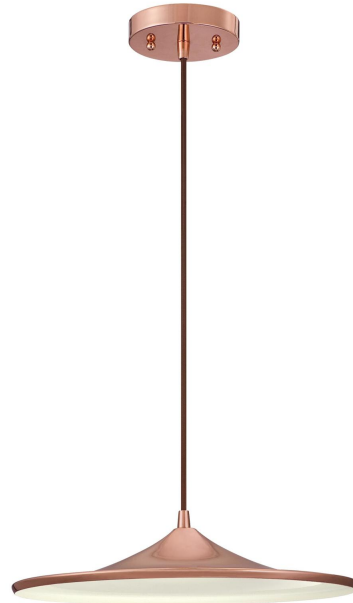

Item Number **6362640**  
LED Pendant Copper Finish

## Specifications

- Height: 8 cm
- Diameter: 36 cm
- Adjustable Cord: 127 cm max.
- Includes 15 Watt Integrated LED
- Hours: 25000
- Life (years)\*: 22,8
- Fixture Lumens: 800
- Colour Temperature (Kelvin): 3000
- Equivalent Incandescent Wattage: 60W
- Colour Designation: Warm White
- For Indoor Use