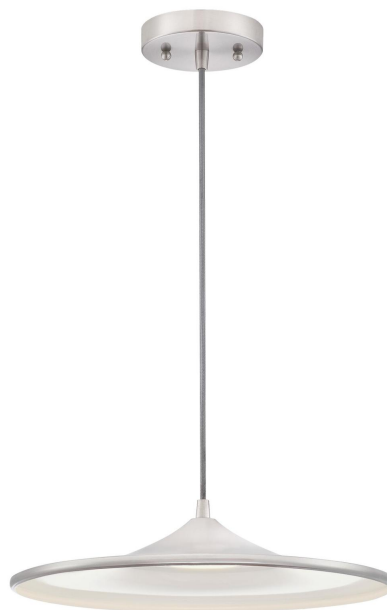

**Item Number 6364040**

LED Pendant Brushed Nickel Finish

## Specifications

- Height: 8 cm
- Diameter: 36 cm
- Adjustable Cord: 127 cm max.
- Includes 15 Watt Integrated LED
- Hours: 25000
- Life (years)\*: 22,8
- Fixture Lumens: 540
- Colour Temperature (Kelvin): 3000
- Equivalent Incandescent Wattage: 40W
- Colour Designation: Warm White
- For Indoor Use