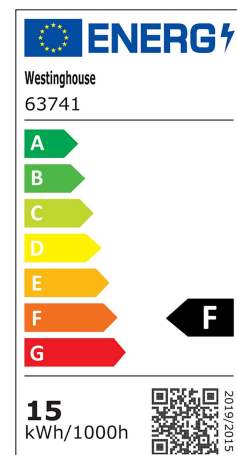

Item Number **6374140**

Dimmable LED Wall Fixture Matte Black
Finish Clear Seeded Glass

Specifications

- Height: 31 cm
- Width: 25 cm
- Extends: 10,5 cm
- Includes 15 Watt Integrated LED
- Hours: 25000
- Life (years)*: 22,8
- Fixture Lumens: 1300
- Colour Temperature (Kelvin): 3000
- Equivalent Incandescent Wattage: 75W
- Colour Designation: Warm White
- For Outdoor Use

Installation

Refer to instruction manual for installation and additional warnings.
Consult a qualified electrician if unsure how to proceed.

Warranty Information - 5 Year Limited Warranty

This Westinghouse Lighting Fixture is warranted against defects in material and workmanship for a period of Five Years from purchase date.