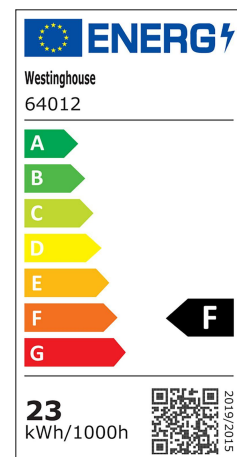

Item Number 6401240

40 cm 25W LED Flush Brushed Nickel Finish
White Acrylic Shade

Specifications

- Height: 9 cm
- Diameter: 40 cm
- Includes 25 Watt Integrated LED
- Hours: 35000
- Life (years)*: 31,9
- Fixture Lumens: 1610
- Colour Temperature (Kelvin): 3000
- Equivalent Incandescent Wattage: 100W
- Colour Designation: Warm White
- For Indoor Use

Installation

Refer to instruction manual for installation and additional warnings.
Consult a qualified electrician if unsure how to proceed.

Warranty Information - 5 Year Limited Warranty

This Westinghouse Lighting Fixture is warranted against defects in material and workmanship for a period of Five Years from purchase date.