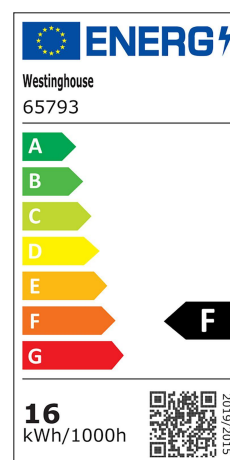

Item Number **6579340**

Dimmable LED Up and Down Light Wall
Fixture Nickel Luster Finish Frosted Glass

Specifications

- Height: 31 cm
- Width: 13 cm
- Extends: 13 cm
- Includes (2) x 8 Watt Integrated LEDs
- Hours: 35000
- Life (years)*: 31,9
- Fixture Lumens: 1280
- Colour Temperature (Kelvin): 2700
- Equivalent Incandescent Wattage: 75W
- Colour Designation: Warm White
- For Outdoor Use

Installation

Refer to instruction manual for installation and additional warnings.
Consult a qualified electrician if unsure how to proceed.

Warranty Information - 5 Year Limited Warranty

This Westinghouse Lighting Fixture is warranted against defects in material and workmanship for a period of Five Years from purchase date.