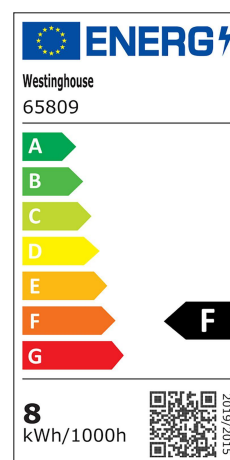

Warranty Information - 5 Year Limited Warranty

This Westinghouse Lighting Fixture is warranted against defects in material and workmanship for a period of Five Years from purchase date.