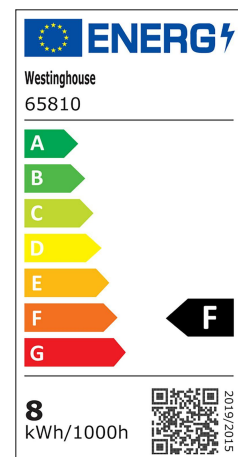

Item Number **6581040**

Dimmable LED Wall Fixture Nickel Luster Finish

Specifications

- Height: 28 cm
- Width: 28 cm
- Extends: 32 cm
- Includes 8 Watt Integrated LED
- Hours: 35000
- Life (years)*: 31,9
- Fixture Lumens: 800
- Colour Temperature (Kelvin): 2700
- Equivalent Incandescent Wattage: 60W
- Colour Designation: Warm White
- For Outdoor Use

Installation

Refer to instruction manual for installation and additional warnings.
Consult a qualified electrician if unsure how to proceed.

Warranty Information - 5 Year Limited Warranty

This Westinghouse Lighting Fixture is warranted against defects in material and workmanship for a period of Five Years from purchase date.