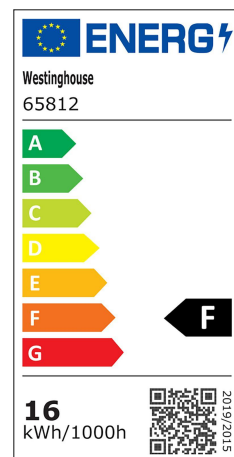

Item Number **6581240**

Dimmable LED Up and Down Light Wall
Fixture Matte Black Finish Frosted Glass

Specifications

- Height: 31 cm
- Width: 13 cm
- Extends: 13 cm
- Includes (2) x 8 Watt Integrated LEDs
- Hours: 35000
- Life (years)*: 31,9
- Fixture Lumens: 1280
- Colour Temperature (Kelvin): 2700
- Equivalent Incandescent Wattage: 75W
- Colour Designation: Warm White
- For Outdoor Use

Installation

Refer to instruction manual for installation and additional warnings.
Consult a qualified electrician if unsure how to proceed.

Warranty Information - 5 Year Limited Warranty

This Westinghouse Lighting Fixture is warranted against defects in material and workmanship for a period of Five Years from purchase date.