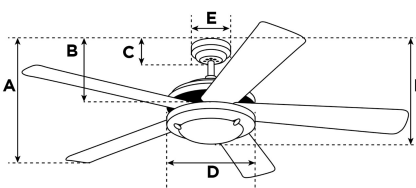

Item Number 7205440

Alta Vista Ceiling Fan

122 cm Stainless Steel Finish Reversible Blades
(Graphite/Light Maple) Opal Frosted Glass

Specifications

Size	122 cm
Blades.....	Reversible Plywood Blades (Graphite/Light Maple)
Blade Pitch.....	12°
Approved Location.....	Indoor
Suggested Room Size.....	For rooms up to 20 m ²
Down Rod.....	10 cm
Installation.....	Down Rod Only
Max. Ceiling Angle.....	N/A
Lead Wire.....	15 cm
Light Bulb Usage.....	Includes 17 Watt Integrated LED
Control	Remote Control Included
Motor Finish.....	Stainless Steel
Motor Material	Silicon Steel Motor 153mm x 15mm
Reverse Airflow.....	Yes
Noise Level.....	51 db(A)
Capacitor	Dual
Weight net/gross.....	6,6 / 7,3 kg
Box Dimensions.....	22 x 23 x 61,5 cm
EAN Code.....	4895105609557

Reversible Light Maple
Finish Blades

Energy Information

Voltage (Hz).....	230V / 50Hz
Airflow Efficiency.....	3.1 m ³ /Min/W
Electricity Use (excludes lights)	52 Watt
Airflow.....	161 m ³ /Min
Max rpm	195
Electricity consumption/year..	16.9 kWh

Warranty

Ceiling fans backed by our extended Warranty have a 10 year motor warranty and a 2-year warranty on all other parts.

A. Top of Canopy to Bottom of Blades	28 cm
B. Top of Canopy to Bottom of Switch House	N/A
C. Top of Canopy to Bottom of Canopy	6,2 cm
D. Width of Motor Housing.....	20 cm
E. Width of Canopy.....	13 cm
F. Top of Canopy to Bottom of Glass	35 cm