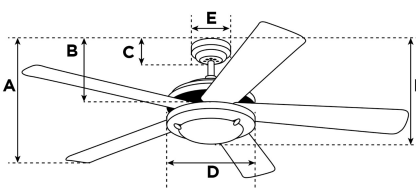

Item Number 7206940

Bendan LED Ceiling Fan

132 cm Satin Chrome Finish Silver Blades Opal Frosted Glass

Specifications

| | |
|--------------------------|-----------------------------------|
| Size | 132 cm |
| Blades..... | Plywood Blades (Silver) |
| Blade Pitch..... | 12° |
| Approved Location..... | Indoor |
| Suggested Room Size..... | For rooms up to 36 m ² |
| Down Rod..... | 10 cm |
| Installation..... | Down Rod Only |
| Max. Ceiling Angle..... | N/A |
| Lead Wire..... | 15 cm |
| Light Bulb Usage..... | Includes 17 Watt Integrated LED |
| Control | Remote Control Included |
| Motor Finish..... | Satin Chrome |
| Motor Material | Silicon Steel Motor 153mm x 17mm |
| Reverse Airflow..... | Yes |
| Noise Level..... | 50 db(A) |
| Capacitor | Dual |
| Weight net/gross..... | 7,9 / 8,8 kg |
| Box Dimensions..... | 59,5 x 32,5 x 22,3 cm |
| EAN Code..... | 4895105609601 |

Warranty

Ceiling fans backed by our extended Warranty have a 10 year motor warranty and a 2-year warranty on all other parts.

| | |
|--|--------|
| A. Top of Canopy to Bottom of Blades | 29 cm |
| B. Top of Canopy to Bottom of Switch House | N/A |
| C. Top of Canopy to Bottom of Canopy | 6,2 cm |
| D. Width of Motor Housing..... | 26 cm |
| E. Width of Canopy..... | 13 cm |
| F. Top of Canopy to Bottom of Glass | 36 cm |