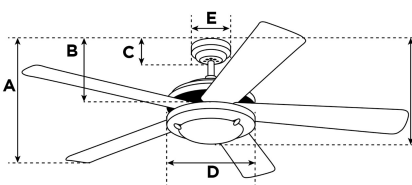

Item Number 7207340

Contempra Trio Ceiling Fan

90 cm Brushed Nickel Finish Reversible Blades
(Rosewood/Beech) Frosted Glass

Specifications

Size.....	90 cm
Blades.....	Reversible MDF Blades (Rosewood/Beech)
Blade Pitch.....	12°
Approved Location.....	Indoor
Suggested Room Size.....	For rooms up to 10 m ²
Down Rod.....	N/A
Installation.....	Hugger
Max. Ceiling Angle.....	N/A
Lead Wire.....	30 cm
Light Bulb Usage.....	Use (3) E27 Base Lamps, 60 Watt Maximum (not included)
Control	Wall Control Adaptable
Motor Finish.....	Brushed Nickel
Motor Material	Silicon Steel Motor 145mm x 12mm
Reverse Airflow.....	Yes
Noise Level.....	48 db(A)
Capacitor	Dual
Weight net/gross.....	5,6 / 6,4 kg
Box Dimensions.....	43,5 x 28,5 x 23,5 cm
EAN Code.....	4895105609625

Reversible Beech
Finish Blades

Energy Information

Voltage (Hz).....	230V / 50Hz
Airflow Efficiency.....	2.4 m ³ /Min/W
Electricity Use (excludes lights)	37 Watt
Airflow.....	86 m ³ /Min
Max rpm	236
Electricity consumption/year..	11.6 kWh

Warranty

Ceiling fans backed by our extended Warranty have a 10 year motor warranty and a 2-year warranty on all other parts.

A. Top of Canopy to Bottom of Blades	16,5 cm
B. Top of Canopy to Bottom of Switch House	19 cm
C. Top of Canopy to Bottom of Canopy	N/A
D. Width of Motor Housing.....	26,2 cm
E. Width of Canopy.....	N/A
F. Top of Canopy to Bottom of Glass	34 cm