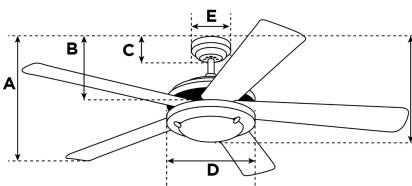

#### Specifications

Size.....	105 cm
Blades.....	Reversible MDF Blades (Silver/Graphite)
Blade Pitch.....	11°
Approved Location.....	Indoor
Suggested Room Size.....	For rooms up to 20 m <sup>2</sup>
Down Rod.....	10 cm
Installation.....	Dual Mount System
Max. Ceiling Angle.....	18°
Lead Wire.....	15 cm
Light Bulb Usage.....	Use (3) GU10 Base Lamps, 50 Watt Maximum (not included)
Control .....	Remote/Wall Control Adaptable
Motor Finish.....	Dark Pewter/Chrome
Motor Material .....	Silicon Steel Motor 153mm x 10mm
Reverse Airflow.....	Yes
Noise Level.....	47 db(A)
Capacitor .....	Dual
Weight net/gross.....	4,7 / 5,3 kg
Box Dimensions.....	22,5 x 20 x 42,5 cm
EAN Code.....	4895105610461

#### Warranty

Ceiling fans backed by our extended Warranty have a 10 year motor warranty and a 2-year warranty on all other parts.

A. Top of Canopy to Bottom of Blades .....	26 cm
B. Top of Canopy to Bottom of Switch House .....	30 cm
C. Top of Canopy to Bottom of Canopy .....	6,2 cm
D. Width of Motor Housing.....	17 cm
E. Width of Canopy.....	13 cm
F. Top of Canopy to Bottom of Glass .....	40 cm