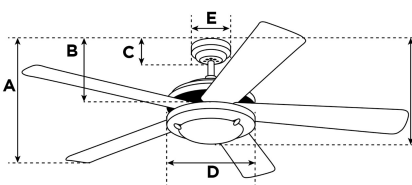

Item Number 7211340

Princess Euro Ceiling Fan

105 cm White Finish Reversible Blades (White/Beech)
Spot Lights

Specifications

Size	105 cm
Blades.....	Reversible MDF Blades (White/Beech)
Blade Pitch.....	11°
Approved Location.....	Indoor
Suggested Room Size.....	For rooms up to 20 m ²
Down Rod.....	10 cm
Installation.....	Dual Mount System
Max. Ceiling Angle.....	18°
Lead Wire.....	15 cm
Light Bulb Usage.....	Use (3) GU10 Base Lamps, 50 Watt Maximum (not included)
Control	Remote/Wall Control Adaptable
Motor Finish.....	White
Motor Material	Silicon Steel Motor 153mm x 10mm
Reverse Airflow.....	Yes
Noise Level.....	47 db(A)
Capacitor	Dual
Weight net/gross.....	4,7 / 5,3 kg
Box Dimensions.....	22,5 x 20 x 42,5 cm
EAN Code.....	4895105610423

Reversible Beech
Finish Blades

Energy Information

Voltage (Hz).....	230V / 50Hz
Airflow Efficiency.....	2.2 m ³ /Min/W
Electricity Use (excludes lights)	43 Watt
Airflow.....	122 m ³ /Min
Max rpm	210
Electricity consumption/year..	14 kWh

Warranty

Ceiling fans backed by our extended Warranty have a 10 year motor warranty and a 2-year warranty on all other parts.

A. Top of Canopy to Bottom of Blades	26,7 cm
B. Top of Canopy to Bottom of Switch House	33 cm
C. Top of Canopy to Bottom of Canopy	6,2 cm
D. Width of Motor Housing.....	17 cm
E. Width of Canopy.....	13 cm
F. Top of Canopy to Bottom of Glass	39,5 cm