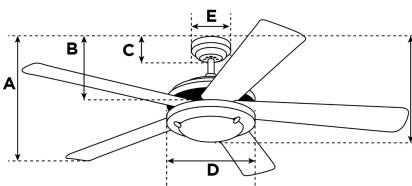

Item Number 7211440

Kingston Ceiling Fan

105 cm Brushed Aluminum Finish Reversible Blades
(Weathered Maple/Silver) Spot Lights

Specifications

Size	105 cm
Blades.....	Reversible MDF Blades (Weathered Maple/Silver)
Blade Pitch.....	12°
Approved Location.....	Indoor
Suggested Room Size.....	For rooms up to 20 m ²
Down Rod.....	10 cm
Installation.....	Dual Mount System
Max. Ceiling Angle.....	18°
Lead Wire.....	15 cm
Light Bulb Usage.....	Use (3) GU10 Base Lamps, 50 Watt Maximum (not included)
Control	Remote/Wall Control Adaptable
Motor Finish.....	Brushed Aluminum
Motor Material	Silicon Steel Motor 153mm x 12mm
Reverse Airflow.....	Yes
Noise Level.....	50 db(A)
Capacitor	Dual
Weight net/gross.....	5,7 / 6,5 kg
Box Dimensions.....	27,5 x 26 x 47,5 cm
EAN Code.....	4895105610430

Warranty

Ceiling fans backed by our extended Warranty have a 10 year motor warranty and a 2-year warranty on all other parts.

A. Top of Canopy to Bottom of Blades	30 cm
B. Top of Canopy to Bottom of Switch House	34,5 cm
C. Top of Canopy to Bottom of Canopy	6,2 cm
D. Width of Motor Housing.....	24 cm
E. Width of Canopy.....	13 cm
F. Top of Canopy to Bottom of Glass	47 cm