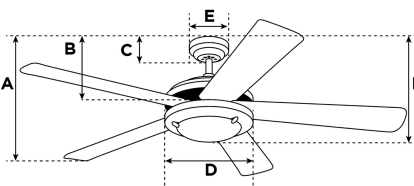

Item Number 7220640

Kelcie Ceiling Fan

132 cm Brushed Nickel Finish Reversible Blades
(Silver/Graphite) Crystal Jewel Shade

Specifications

Size	132 cm
Blades.....	Reversible Plywood Blades (Silver/Graphite)
Blade Pitch.....	12°
Approved Location.....	Indoor
Suggested Room Size.....	For rooms up to 20 m ²
Down Rod.....	15 cm
Installation.....	Down Rod Only
Max. Ceiling Angle.....	N/A
Lead Wire.....	30 cm
Light Bulb Usage.....	Use (2) E27 Base Lamps, 60 Watt Maximum (not included)
Control	Remote Control Included
Motor Finish.....	Brushed Nickel
Motor Material	Silicon Steel Motor 153mm x 18mm
Reverse Airflow.....	Yes
Noise Level.....	55 db(A)
Capacitor	Single
Weight net/gross.....	8,3 / 9,3 kg
Box Dimensions.....	32 x 30,1 x 61,1 cm
EAN Code.....	4895105613264

Reversible Graphite
Finish Blades

Energy Information

Voltage (Hz).....	230V / 50Hz
Airflow Efficiency.....	3.3 m ³ /Min/W
Electricity Use (excludes lights)	33 Watt
Airflow.....	180 m ³ /Min
Max rpm	180
Electricity consumption/year..	17.9 kWh

Warranty

Ceiling fans backed by our extended Warranty have a 10 year motor warranty and a 2-year warranty on all other parts.

A. Top of Canopy to Bottom of Blades	32 cm
B. Top of Canopy to Bottom of Switch House	26,5 cm
C. Top of Canopy to Bottom of Canopy	5,3 cm
D. Width of Motor Housing.....	26 cm
E. Width of Canopy.....	13 cm
F. Top of Canopy to Bottom of Glass	48,5 cm