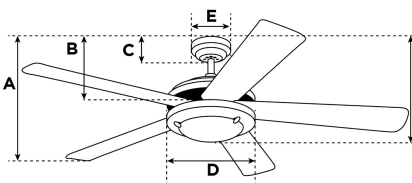

Item Number 7224840

Widespan Ceiling Fan

254 cm Matte Black Finish Matte Black Blades

Specifications

| | |
|--------------------------|-----------------------------------|
| Size | 254 cm |
| Blades..... | Aluminium Blades (Matte Black) |
| Blade Pitch..... | 17° |
| Approved Location..... | Indoor |
| Suggested Room Size..... | High Ceiling (Greater than 3 m) |
| Down Rod..... | 61 CM |
| Installation..... | Down Rod Only |
| Max. Ceiling Angle..... | N/A |
| Lead Wire..... | 76 cm |
| Light Bulb Usage..... | N/A |
| Control | Remote Control Included |
| Motor Finish..... | Matte Black |
| Motor Material | 165 DC Motor |
| Reverse Airflow..... | Yes |
| Noise Level..... | 43 db(A) |
| Capacitor | N/A |
| Weight net/gross..... | 16,9 / 21,6 kg |
| Box Dimensions..... | 58,5 x 24 x 120 cm |
| EAN Code..... | 4895105612793 |

Warranty

Ceiling fans backed by our extended Warranty have a 10 year motor warranty and a 2-year warranty on all other parts.

| | |
|--|---------|
| A. Top of Canopy to Bottom of Blades | 83,5 cm |
| B. Top of Canopy to Bottom of Switch House | N/A |
| C. Top of Canopy to Bottom of Canopy | 8 cm |
| D. Width of Motor Housing..... | 30 cm |
| E. Width of Canopy..... | 19 cm |
| F. Top of Canopy to Bottom of Glass | 83 cm |